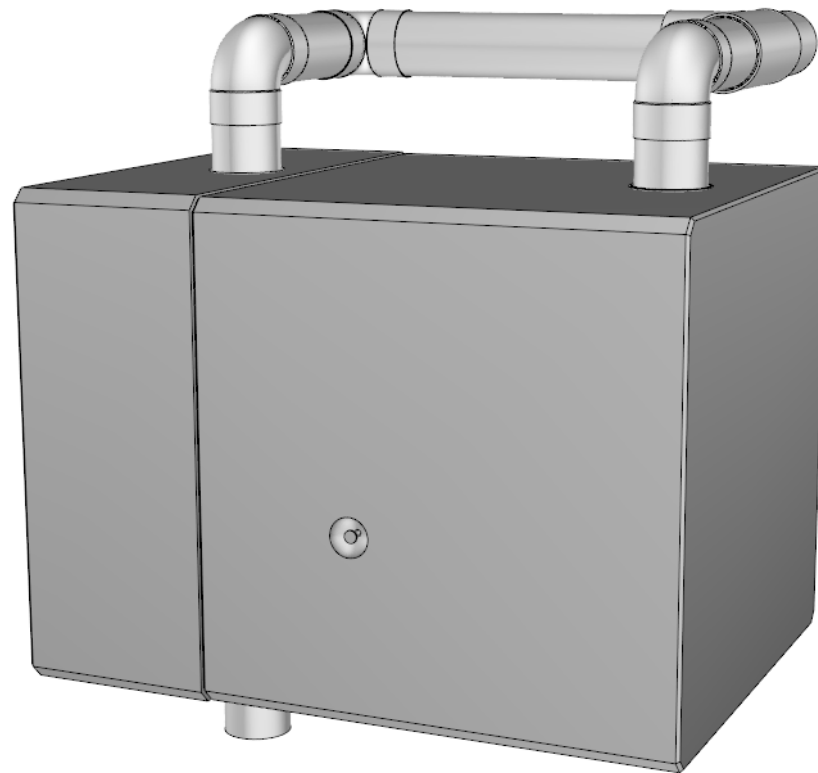

enviss™
Sentinel Pit

ROCLA enviss Sentinel – Pit Layout for Downpipe Inlet

P.A.D
PRODUCT APPLICATION DESIGN